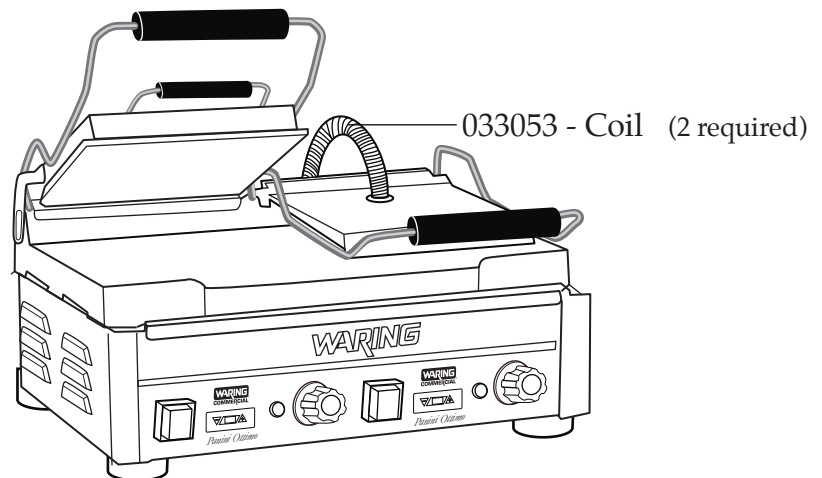

Catalog/Model

WDG300T
WFG300T
WPG300T

Waring Factory Service Center
314 Ella T. Grasso Ave.
Torrington, CT 06790
Tele. 1-800-269-6640
Fax 860-496-9017
www.waringcommercialproducts.com

Illustration #	Part #	Description
56	030072	Rear Cover Plate with Tension Hole (2 required)
57	030073	Large Handle (2 required)
58	029990	Hex Head Screw (4 required)
59	029991	Nut (4 required)
60	030074	Thermal Cut-off (2 required)
61	030075	Screw (4 required)
62	030076	Lock Washer (4 required)
63	029997	Washer (4 required)
64	029998	Nut (4 required)
65	029999	Washer (4 required)
66	030000	Spring Washer (4 required)
67	030001	Bolt (4 required)
68	013731	Wire Tie (11 required)
69	030077	20" Red Lead
70	030078	17" Red Lead
71	030079	Bottom Housing Plate
72	030006	Screw (8 required)
73	034202	Timer ONLY (2 required 2AAA batteries needed for each timer)

* Certified replacement of the cord set can only be performed by an Authorized Service Center or the Waring Factory Service Center.