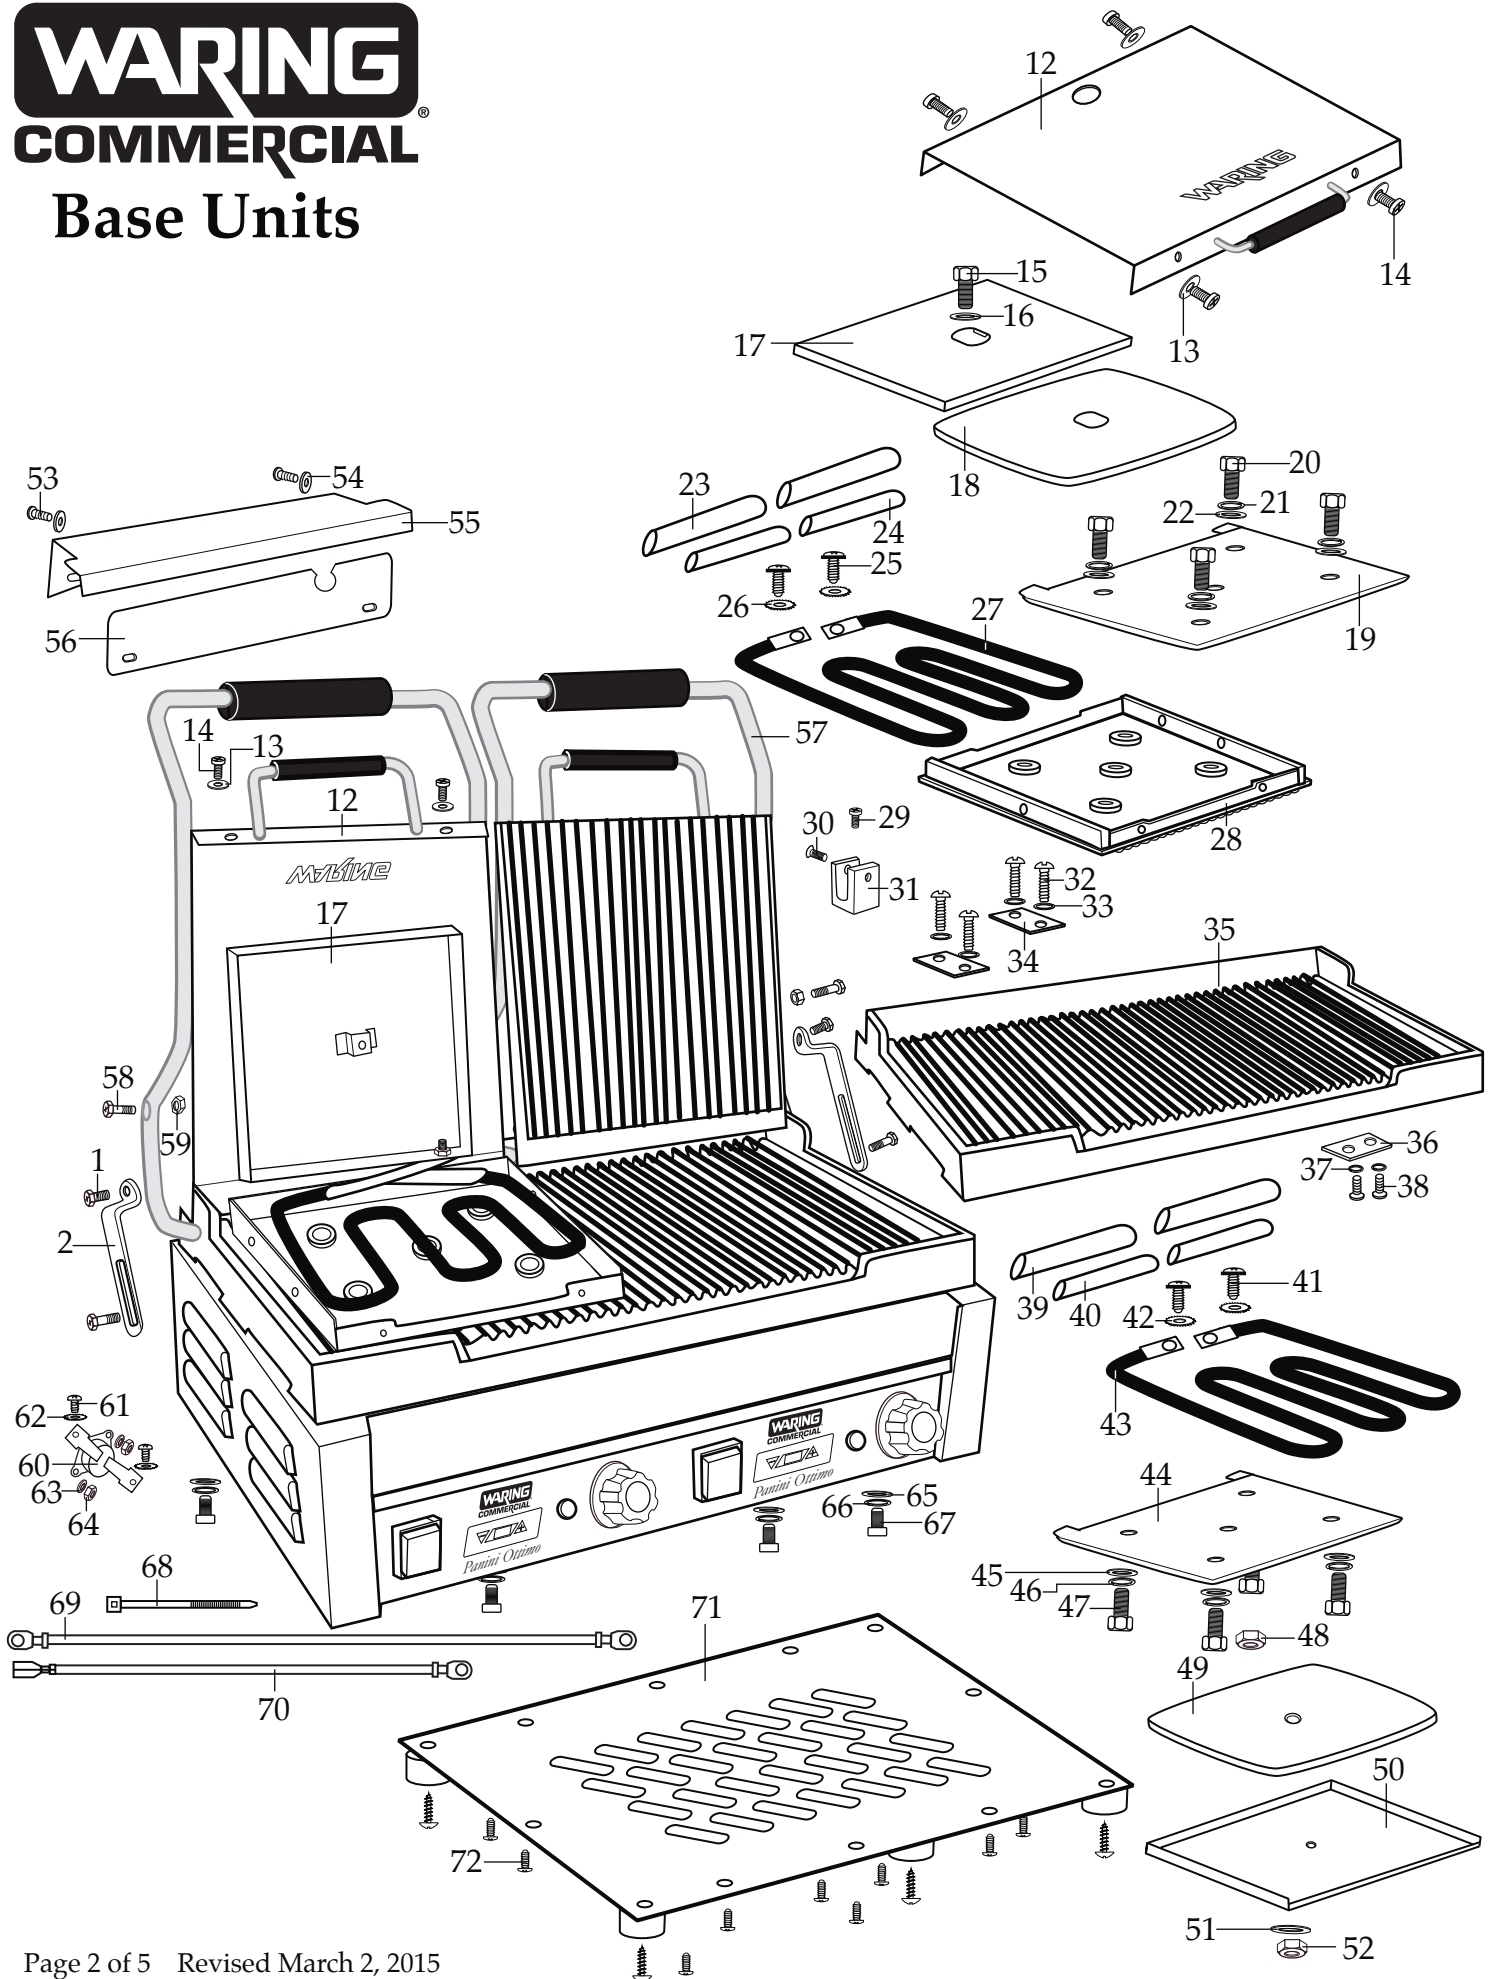

240 volt half flat plates/half ribbed plates with timer

WFG300T

240 volt flat grill with timer

WPG300T

240 volt ribbed grill with timer

Base Units

Catalog/Model

WDG300T

WFG300T

WPG300T

Illustration #	Part #	Description
1	028625	Pivot Bracket Screw Set (1 small and 1 large)
2	028624	Pivot Bracket (2 required)
3	028627	Set Screw (4 required)
4	028626	Control Knob (2 required)
5	029504	Drip Tray
6	028622	Foot (2 required)
7	028623	Foot Screw (4 required)
8	029478	On/Off Switch (2 required)
9	030018	Indicator Light (2 required)
10	030013	Thermostat (2 required)
11	029943	Thermostat Screw (4 required)
12	030080	Cover (2 required)
13	029946	Washer (8 required)
14	029947	Screw (8 required)
15	029950	Hex Head Bolt (2 required)
16	029951	Washer (2 required)
17	030057	Top Insulation Plate (2 required)
18	030058	Top Insulation (2 required)
19	030059	Top Element Plate (2 required)
20	029962	Hex Head Bolt (8 required)
21	029963	Spring Washer (8 required)
22	029964	Washer (8 required)
23	029956	Fiber Sleeve (4 required)
24	029957	Plastic Sleeve (4 required)
25	029958	Screw (4 required)
26	029959	Washer (4 required)
27	030060	Top Element (2 required)
28	030061 030062	Top Flat Grill Plate Top Ribbed Plate