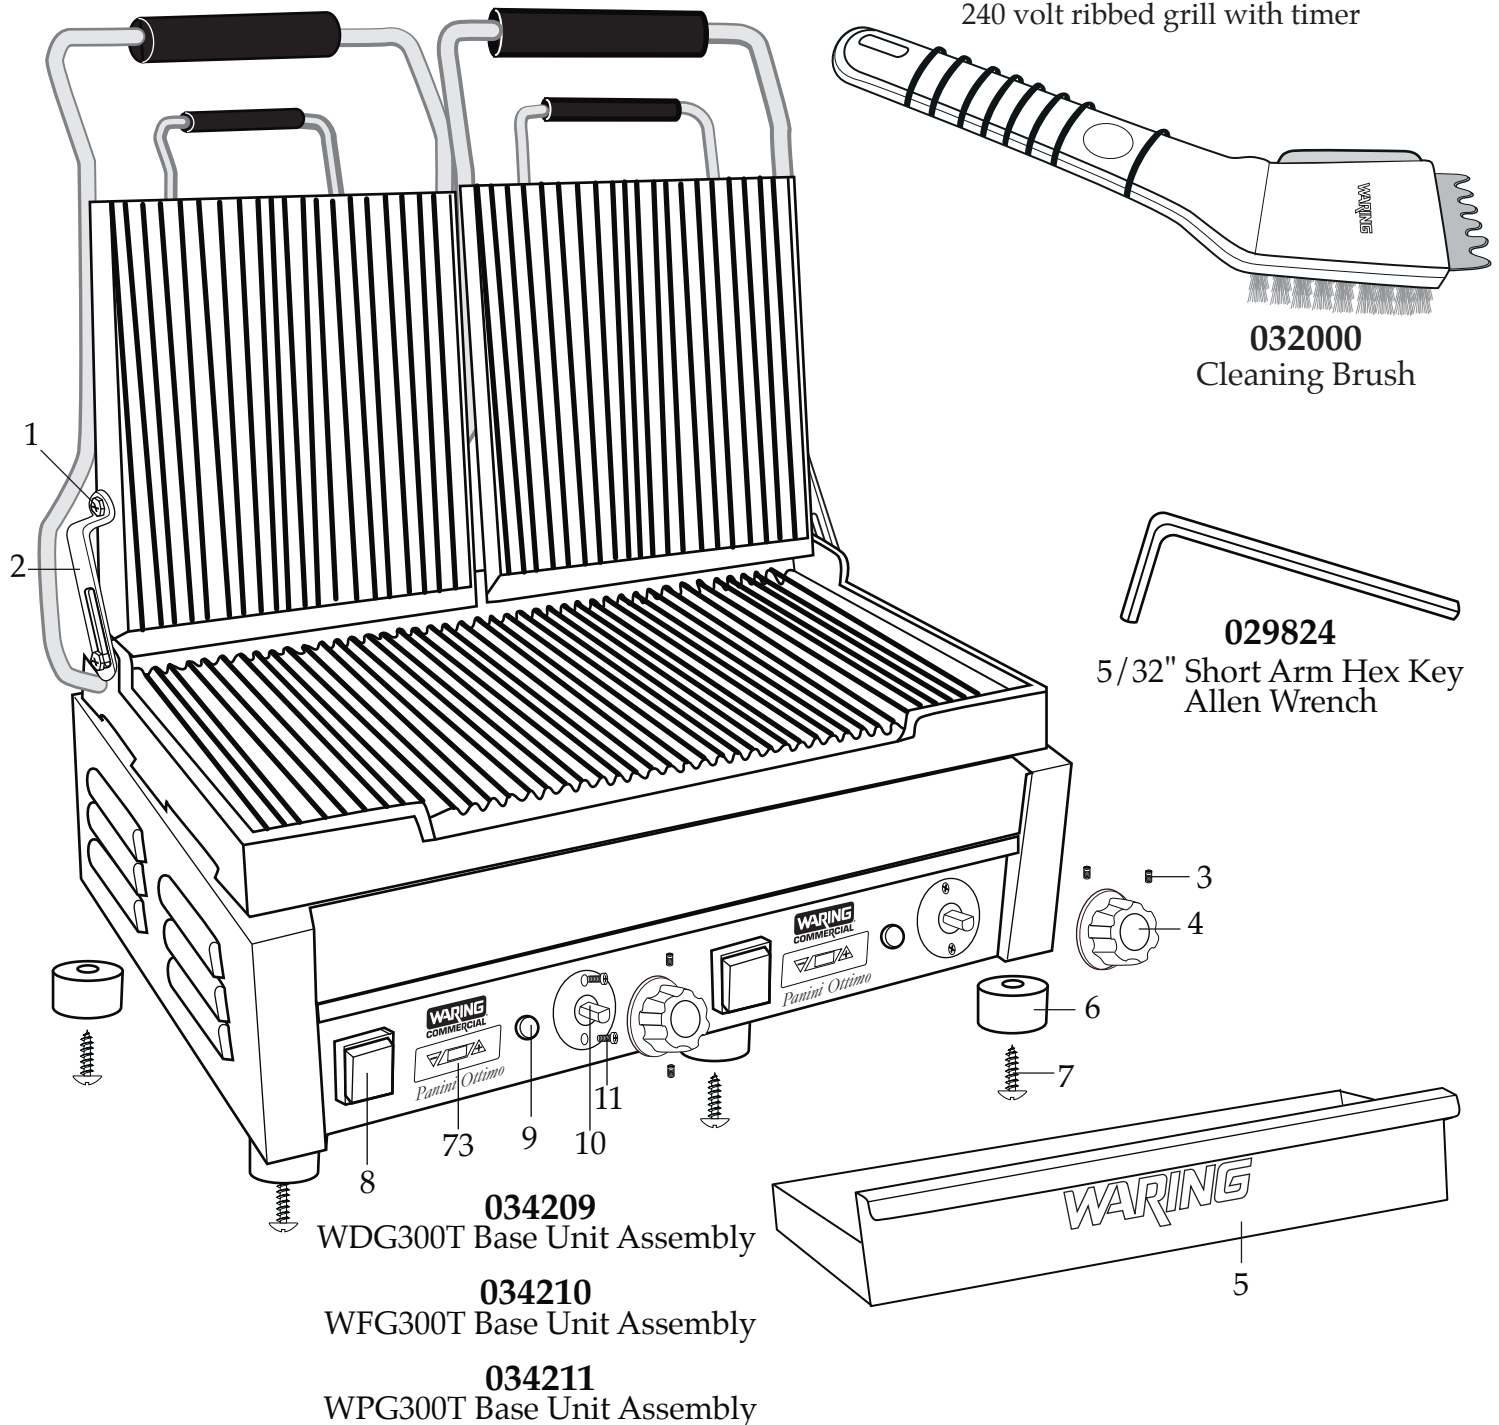

Unit Information

3200 Watts 240 Volts

NEMA 6-20 

Grill takes about 10 minutes to warm up.

17" x 9.25" Cooking Surface

Timer requires 2 AAA batteries

WARING COMMERCIAL®

WDG300T

240 volt half flat plates/half ribbed plates with timer

WFG300T

240 volt flat grill with timer

WPG300T

240 volt ribbed grill with timer

Base Units

Catalog/Model

WDG300T

WFG300T

WPG300T

Illustration #	Part #	Description
1	028625	Pivot Bracket Screw Set (1 small and 1 large)
2	028624	Pivot Bracket (2 required)
3	028627	Set Screw (4 required)
4	028626	Control Knob (2 required)
5	029504	Drip Tray
6	028622	Foot (2 required)
7	028623	Foot Screw (4 required)
8	029478	On/Off Switch (2 required)
9	030018	Indicator Light (2 required)
10	030013	Thermostat (2 required)
11	029943	Thermostat Screw (4 required)
12	030080	Cover (2 required)
13	029946	Washer (8 required)
14	029947	Screw (8 required)
15	029950	Hex Head Bolt (2 required)
16	029951	Washer (2 required)
17	030057	Top Insulation Plate (2 required)
18	030058	Top Insulation (2 required)
19	030059	Top Element Plate (2 required)
20	029962	Hex Head Bolt (8 required)
21	029963	Spring Washer (8 required)
22	029964	Washer (8 required)
23	029956	Fiber Sleeve (4 required)
24	029957	Plastic Sleeve (4 required)
25	029958	Screw (4 required)
26	029959	Washer (4 required)
27	030060	Top Element (2 required)
28	030061 030062	Top Flat Grill Plate Top Ribbed Plate