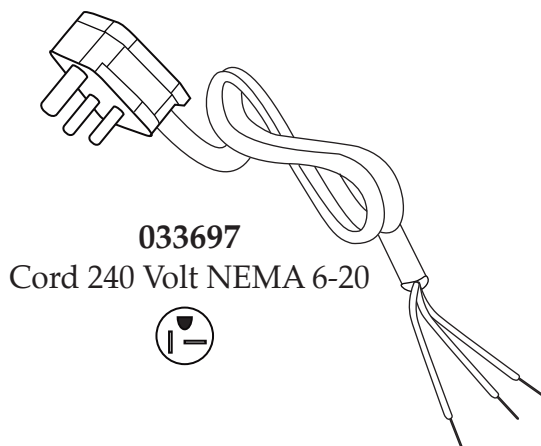

Catalog/Model

WDG300T
WFG300T
WPG300T

Waring Factory Service Center
314 Ella T. Grasso Ave.
Torrington, CT 06790
Tele. 1-800-269-6640
Fax 860-496-9017
www.waringcommercialproducts.com

Illustration #	Part #	Description
56	030072	Rear Cover Plate with Tension Hole (2 required)
57	030073	Large Handle (2 required)
58	029990	Hex Head Screw (4 required)
59	029991	Nut (4 required)
60	030074	Thermal Cut-off (2 required)
61	030075	Screw (4 required)
62	030076	Lock Washer (4 required)
63	029997	Washer (4 required)
64	029998	Nut (4 required)
65	029999	Washer (4 required)
66	030000	Spring Washer (4 required)
67	030001	Bolt (4 required)
68	013731	Wire Tie (11 required)
69	030077	20" Red Lead
70	030078	17" Red Lead
71	030079	Bottom Housing Plate
72	030006	Screw (8 required)
73	034202	Timer ONLY (2 required 2AAA batteries needed for each timer)

* Certified replacement of the cord set can only be performed by an Authorized Service Center or the Waring Factory Service Center.