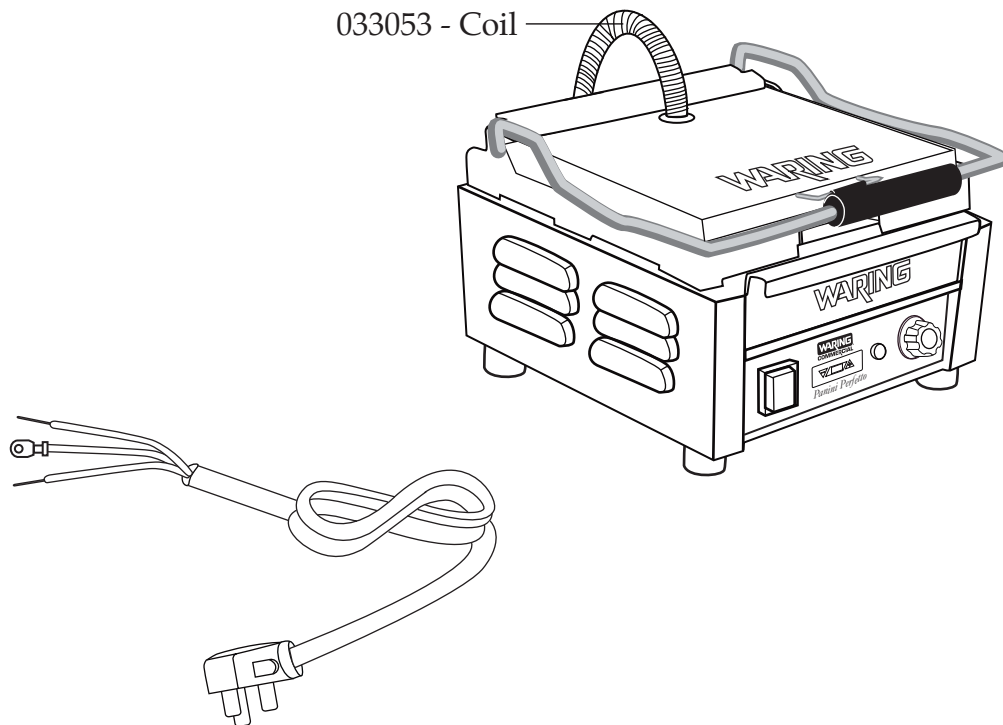

Catalog/Model

WFG150T
WPG150T

Waring Factory Service Center
314 Ella T. Grasso Ave.
Torrington, CT 06790
Tele. 1-800-269-6640
Fax 860-496-9017
www.waringcommercialproducts.com

Illustration #	Part #	Description
63	029999	Washer (4 required)
64	030000	Spring Washer (4 required)
65	030001	Bolt (4 required)
66	013731	Wire Tie (7 required)
67	030003	17" Red Lead
68	030004	Red and White Lead (joined)
69	030005	Bottom Housing Plate
70	030006	Screw (4 required)
71	034202	Timer ONLY (2AAA batteries needed)

033681 - Cord 120 volt NEMA 5-15

* Certified replacement of the cord set can only be performed by an Authorized Service Center or the Waring Factory Service Center.