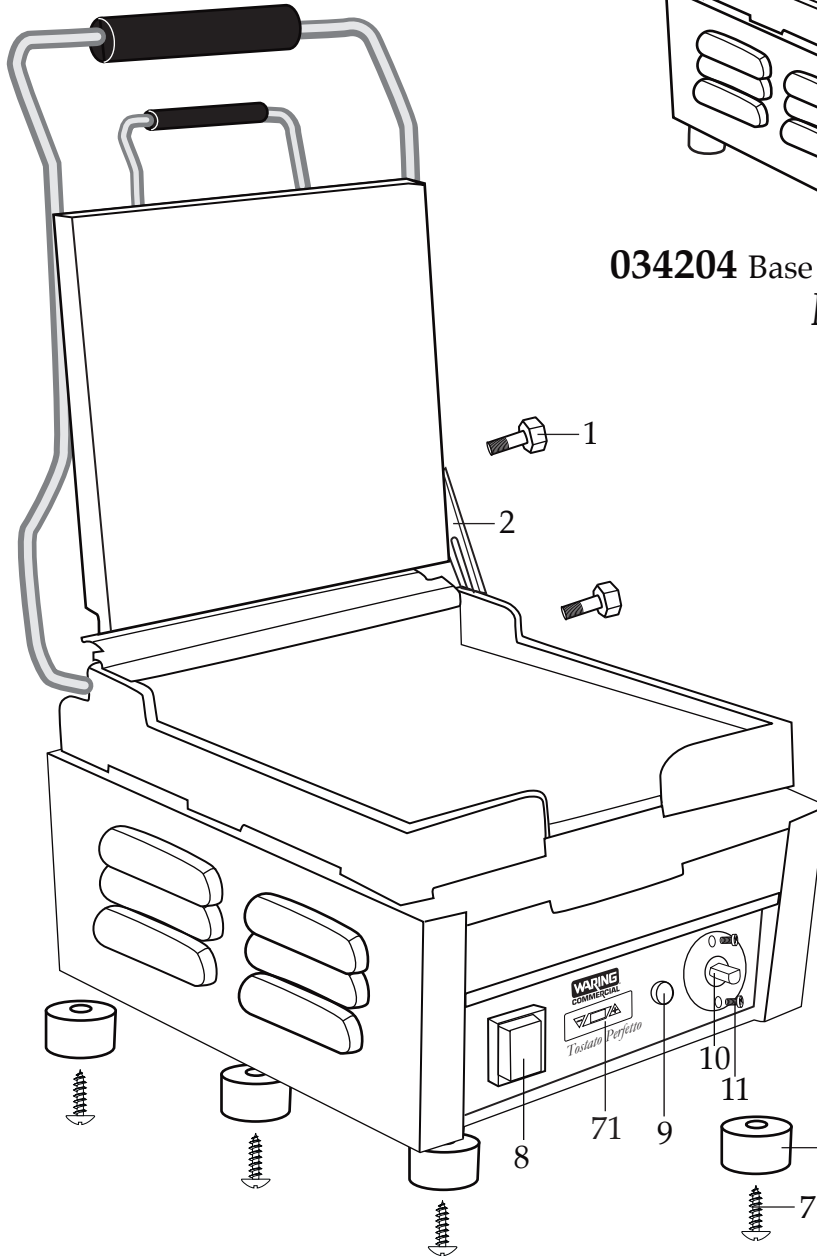

034203 Base Unit Assembly / WFG150T
Tostato Perfetto

Unit Information

WFG150T, WPG150T 1800 Watts - 120 volt

Timer requires 2 AAA batteries

Grill takes about 10 minutes to warm up.

9.75" x 9.25" Cooking Surface

Flat or Ribbed Cast Iron Plates