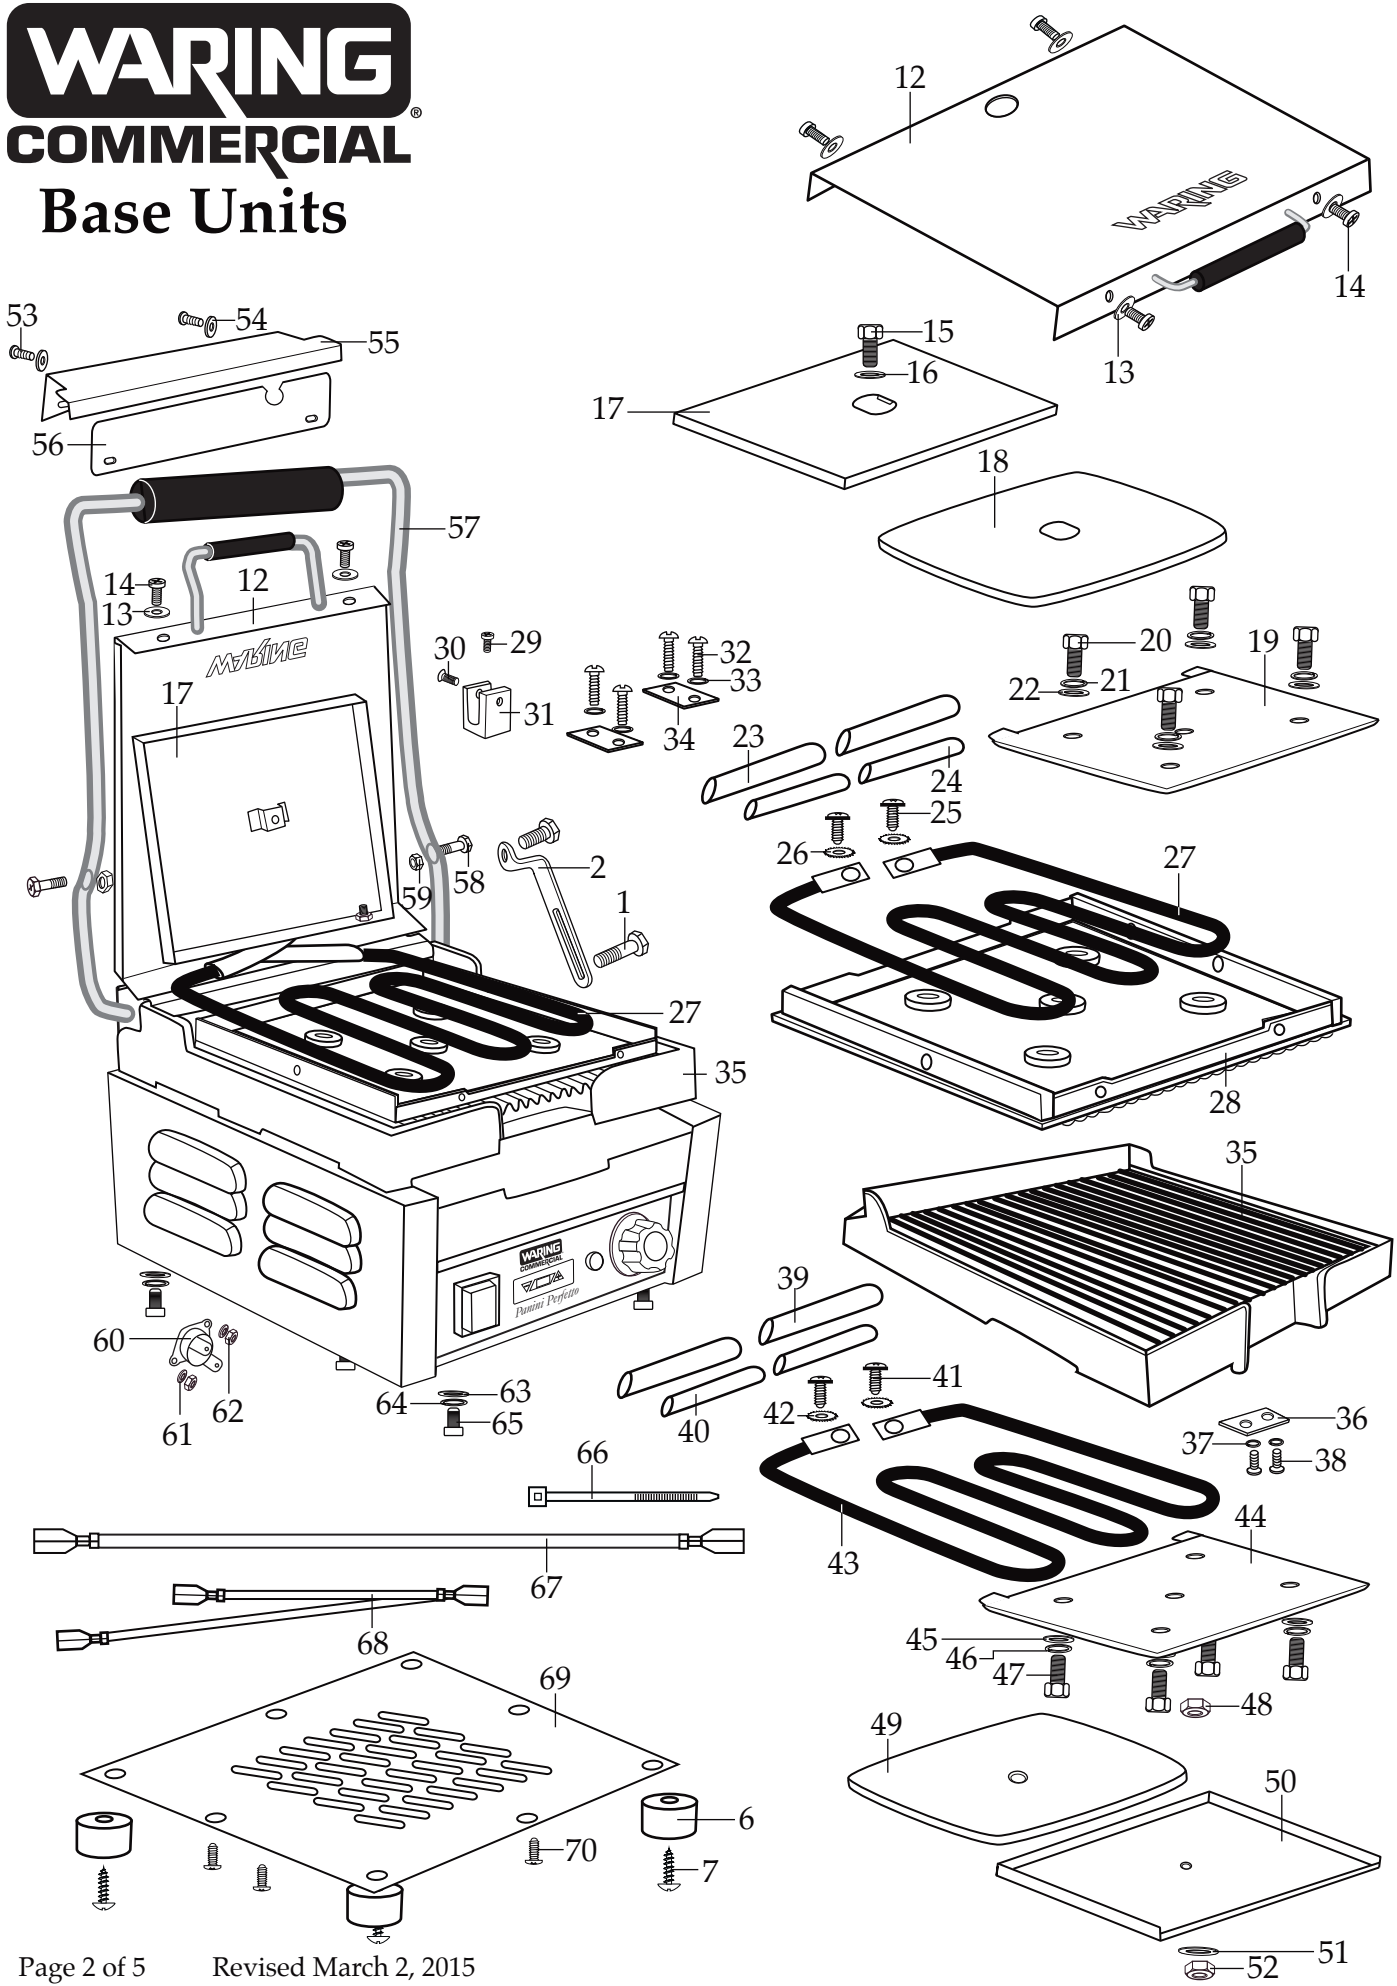

Unit Information

WFG150T, WPG150T 1800 Watts - 120 volt

Timer requires 2 AAA batteries

Grill takes about 10 minutes to warm up.

9.75" x 9.25" Cooking Surface

Flat or Ribbed Cast Iron Plates

029824

5/32" Short Arm Hex Key
Allen Wrench

WARING COMMERCIAL® Base Units

Catalog/Model

WFG150T
WPG150T

Illustration #	Part #	Description
1	028625	Pivot Bracket Screw Set (1 small and 1 large)
2	028624	Pivot Bracket
3	028627	Set Screw (2 required)
4	028626	Control Knob
5	029502	Drip Tray
6	028622	Foot (4 required)
7	028623	Foot Screw (4 required)
8	029477	On-Off Switch
9	029941	Indicator Light
10	029942	Thermostat
11	029943	Thermostat Screw (2 required)
12	029944	Cover
13	029946	Washer (4 required)
14	029947	Screw (4 required)
15	029950	Hex Head Bolt
16	029951	Washer
17	029952	Top Insulation Plate
18	029948	Top Insulation
19	029954	Top Element Plate
20	029962	Hex Head Bolt (4 required)
21	029963	Spring Washer (4 required)
22	029964	Washer (4 required)
23	029956	Fiber Sleeve (2 required)
24	029957	Plastic Sleeve (2 required)
25	029958	Screw (2 required)
26	029959	Washer (2 required)
27	029960	Top Element
28	029966 029965	Top Flat Grill Plate Top Ribbed Grill Plate
29	030054	Screw
30	030055	Tension Screw
31	030056	Tension Bracket